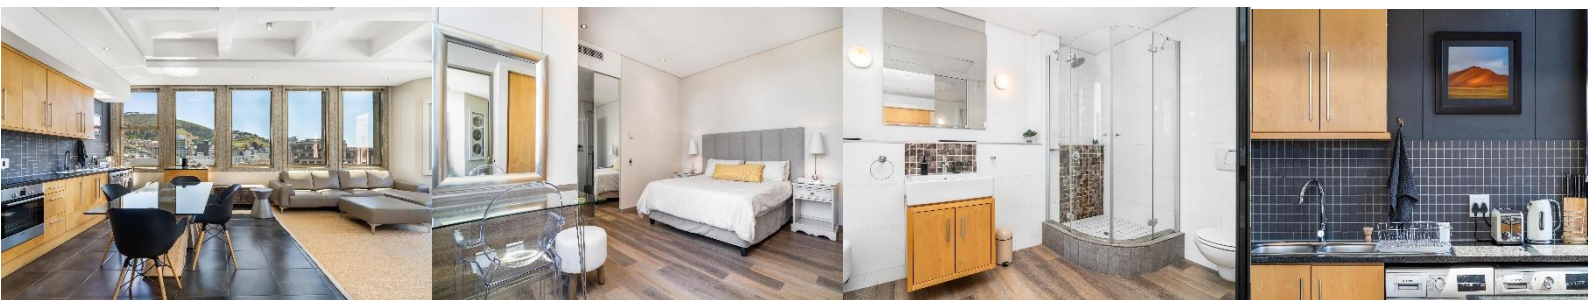

1106 Cartwrights Corner
One Bedroom, One Bathroom

19 Adderley Street, Cape Town

BUILDING AMENITIES

Indoor heated Pool

Well- equipped Gym

24 Hour Security

INCLUSIONS

Designated Parking Bay

Secure Uncapped Wi-Fi

Weekly Guest Clean

Utilities (Water & Electricity)

24 Hour Guest Relations

UNIT FEATURES

One Bedroom
 Queen Bed

En-Suite Bathroom
 Bathtub & Shower

Full Kitchen

Bright Lounge
 Smart TV

Juliette Balcony
 Stunning City Views

ADDITIONAL SERVICES (at an additional cost)

Airport Transfer

Fridge Stock

Food Lovers' Market Vouchers